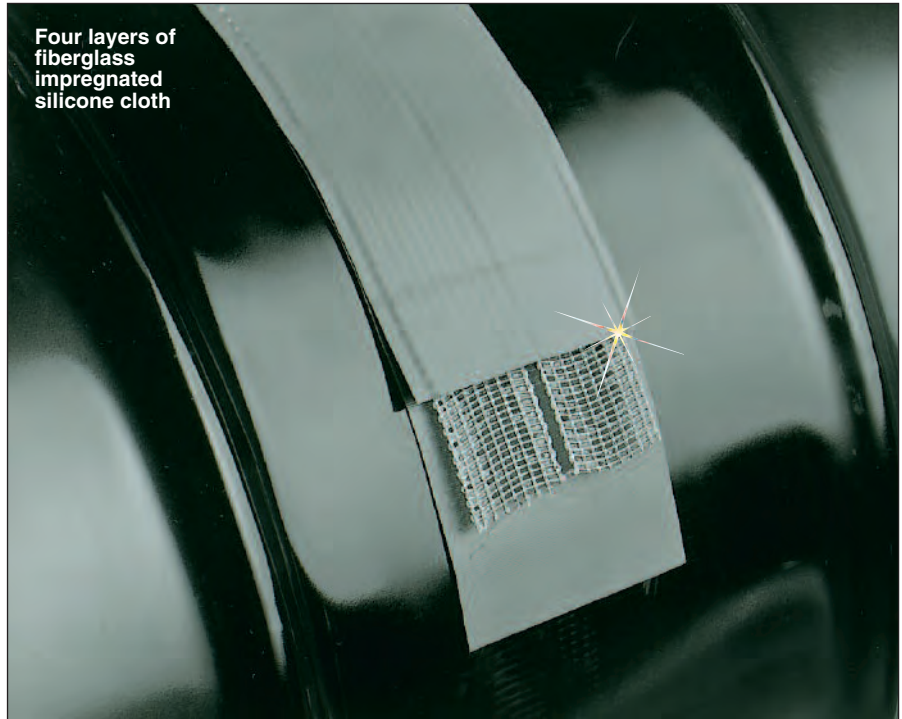

STANDARD DRUM HEATERS

SSDH Series
Starts at
$99

- ✓ Models Available for 55, 30, 15, and 5 Gallon Drums
- ✓ With or Without Adjustable Thermostat
- ✓ Same Rugged Construction as SHDH Series Drum Heaters but Without Grounding Grid of Copper Wire
- ✓ Use the Standard Drum and Cradle
- ✓ For Freeze Protection or Temperature Maintenance Applications
- ✓ Moisture and Chemical Resistant
- ✓ Low Watt Density Electrical Resistance Heater
- ✓ Parallel Circuit Design
- ✓ Exposure Temperature up to 232°C (450°F)
- ✓ Rugged and Flexible Heater Element

Four layers of fiberglass impregnated silicone cloth

Parallel wired heating tapes. Multistrand 36-40 gage resistance wire insulated with braided fiberglass yarn. Braided fiberglass yarn cords hold the element in configuration.

SPECIFICATIONS

Power: 120 and 240V
Wattage: 600, 698, 925, 1200 W
Maximum Continuous Exposure Temperature: 232°C (450°F)
Thickness: 3/32"
Width: 4"
Closure: one heavy duty spring
Dielectric Strength: 2000V

CAUTION AND WARNING!

Fire and electrical shock may result if products are used improperly or installed or used by non-qualified personnel. See inside back cover for additional warnings.

MOST POPULAR MODELS HIGHLIGHTED!

To Order (Specify Model Number)											
55 gal, 1200 W, 66.5" long			30 gal 1000 W, 54" long			15 gal, 698 W, 40" long			5 gal, 550 W, 31" long		
Models Without Adjustable Thermostat*											
Volts	Model No.	Price	Volts	Model No.	Price	Volts	Model No.	Price	Volts	Model No.	Price
120	SSDH-1200-120	$140	120	SSDH-1000-120	$132	120	SSDH-698-120	$115	120	SSDH-550-120	$99
240	SSDH-1200-240	140	240	SSDH-1000-240	132	240	SSDH-698-240	115	240	SSDH-550-240	99
Models With Adjustable Thermostat 50° to 425°F										5 gal, 550 W, 31" long	
Volts	Model No.	Price	Volts	Model No.	Price	Volts	Model No.	Price	Volts	Model No.	Price
120	SSDH-C-1200-120	$194	120	SSDH-C-1000-120	$158	120	SSDH-C-698-120	$158	120	SSDH-C-550-120	$144
240	SSDH-C-1200-240	194	240	SSDH-C-1000-240	158	240	SSDH-C-698-240	158	240	SSDH-C-550-240	144

Heaters are supplied with 6¹/₁₆" HSJO 3 prong plug. Plugs are not provided on 240V drum heaters.

* Remote temperature control recommended. See CPP and CBC Series temperature controllers on the web.

Ordering Example: SSDH-1200-240, 240V drum heater, for 55 gallon drum, $140.