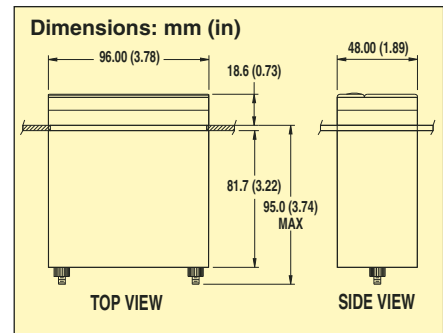

**Display:** Red or green LED, 4-digit, 14.2 mm (0.56") high

**Relative Humidity:** 95% @ 40°C (104°F), non-condensing

**Connections:** Plug-in screw terminals

## Mechanical Specifications

**Dimensions:** 96 W x 48 H x 104 mm D (3.78 x 1.89 x 4.10")

**Panel Cutout:** 92 W x 45 mm H (3.62 x 1.77"), 1/8 DIN

**Depth Behind Panel:** 100 mm (3.94")

**Weight:** 312 g (11 oz)